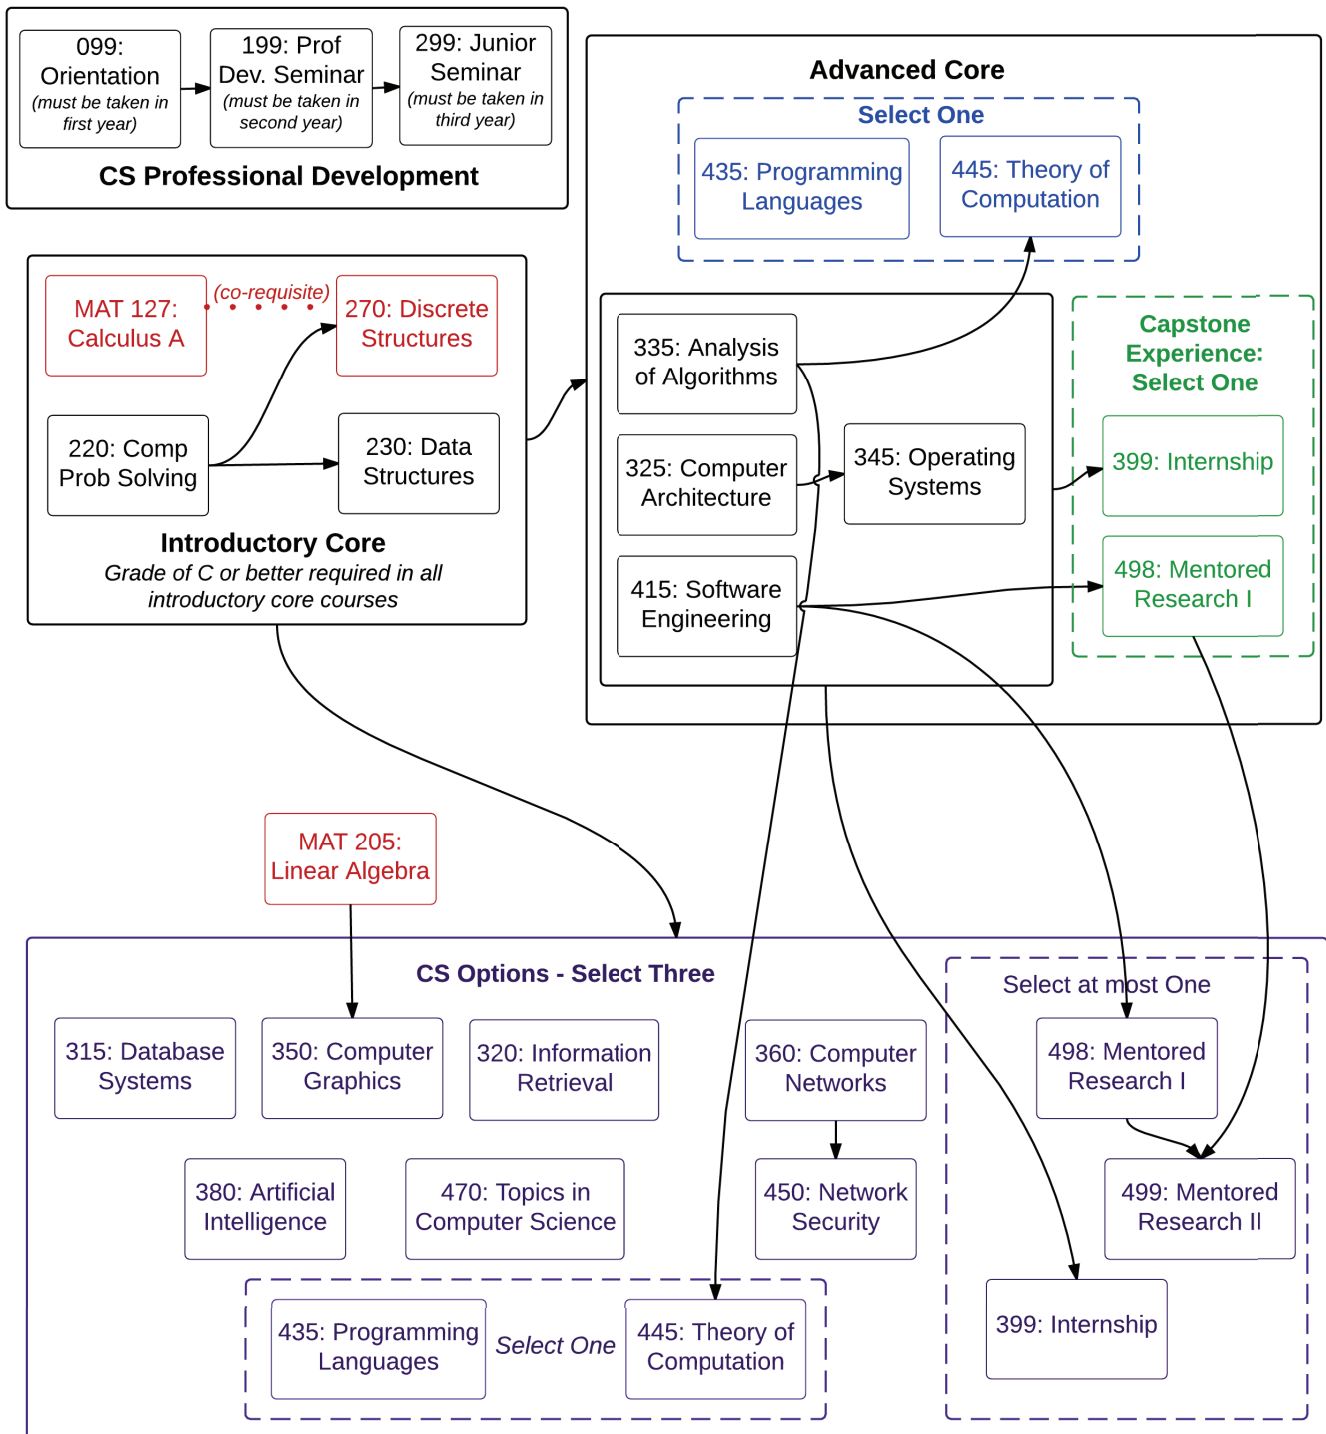

Suggested Sequence for Computer Science Majors

The flowchart below shows the Computer Science core and optional courses. The arrows indicate the prerequisite structure.

Computer Science Major Requirements and Course Prerequisite Structure

(All course prefixes are CSC)

Legend:

Black: Required Core Purple: Major Elective
 Blue: Required Selection Red: Required Math
 Green: Required Capstone

Revised 06/07/2016